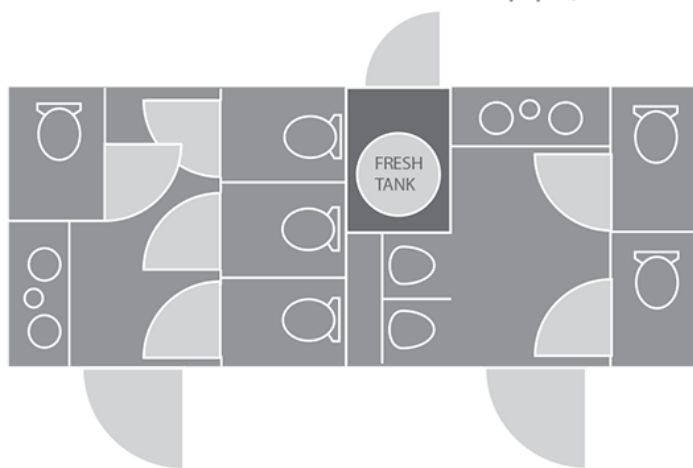

# 8-Station Luxury Restroom Trailer

(8-stall 2-door Spa Series - 8x20-2 Spa)

Lightweight, spacious and beautiful describe this 20', 8-Station portable restroom trailer. Inside, the ladies area has four spacious stalls and a twin-basin vanity. For the men, there are two private stalls, two urinals and a twin-basin vanity. The climate in each area can be controlled by individual air conditioning units to insure total comfort.

## Specifications

**Length:** 20' Box, 25' w/ Tongue

**Width:** 8'6", 12'6" w/ Steps Down

**Height:** 11'8" including AC

**Weight:** 8490 lbs.

**Wheels:** 16" aluminum

**Waste Tank:** 750 gallons

**Freshwater:** 200 gallons

**Additional Water Supply:** 1 standard ¾-inch garden hose connection