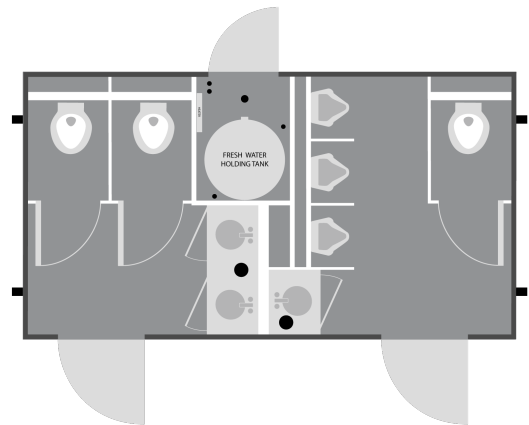

## 6-Stall Luxury Restroom Trailer

(6-stall 2-door Spa Series - 8x17-2 Spa)

Introducing the perfect mid-size 17-foot 6-station restroom trailer. This luxury restroom trailer is ideal for events between 400-450 guests. The spacious and open floor plan allows for traffic to move quickly in and out, reducing long wait lines. It's unique size makes it easy to pull and easy to maneuver into place.

### Specifications

**Length:** 17' Box, 22' w/ Tongue

**Width:** 8'5", 9'6" w/ Steps Down

**Height:** 11'8" including AC

**Weight:** 7121 lbs.

**Wheels:** 16" aluminum

**Waste Tank:** 525 gallons

**Freshwater:** 200 gallons

**Additional Water Supply:** 1 standard ¾-inch garden hose connection

### **Women's**

2 private stalls w/  
hands-free flushing  
porcelain toilets, 2  
stainless steel basin  
sinks