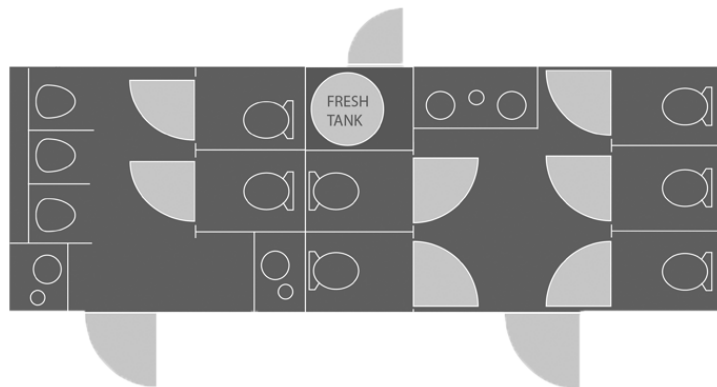

10-Station Luxury Restroom Trailer

(10-stall 2-door Millenium Series - 8x25-2 Spa)

Spacious, lightweight and beautiful describe this 25', 10-Station portable restroom trailer. Inside, the ladies area has five spacious stalls and a twin-basin vanity. For the men, there are two private stalls, three urinals and a twin-basin vanity. The climate in each area can be controlled by individual air conditioning units to insure total comfort.

Specifications

- Length:** 25' Box, 30' w/ Tongue
- Width:** 8'6", 12'6" w/ Steps Down
- Height:** 11'7" including AC
- Weight:** 9800 lbs.
- Wheels:** 16" aluminum
- Waste Tank:** 980 gallons
- Freshwater:** 200 gallons
- Additional Water Supply:** 1 standard ¾-inch garden hose connection

Women's

5 spacious, private stalls w/ hands-free flushing porcelain toilets, 2 stainless steel basin sinks

Men's

3 porcelain urinals, 2 hands-free flushing porcelain toilets, 2 stainless steel basin sinks