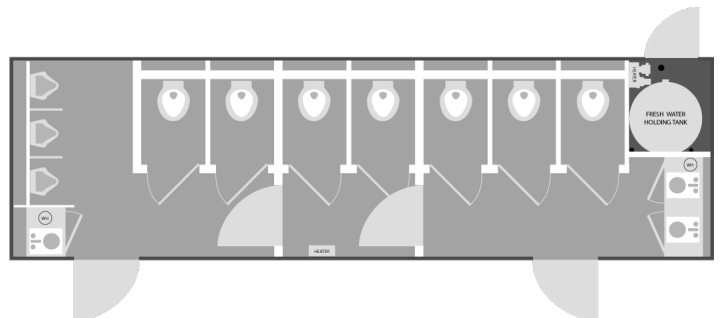

10-Stall Flex Restroom Trailer

(10-stall 2-door Flex Restroom Trailer - 8x29-10 Flex)

The 10-Station Flex Restroom Trailer offers you and your guests unequalled flexibility as well as many unique features. It can be configured for male/female use in a 5+5 or 3+7 floor plan, or as a 10 station arrangement depending on gender requirements. With the ability to adjust the amount of restrooms per side, you can cater events that have more attendees of one gender.

Specifications

Length: 29' Box, 32' 6" w/ Tongue

Width: 8'5", 12'2" w/ Steps Down

Height: 11'5.5" including AC

Weight: 11980 lbs.

Wheels: 16" aluminum

Waste Tank: 1025 gallons

Freshwater: 300 gallons

Additional Water Supply: 1 standard ¾-inch garden hose connection

Women's

3|5 spacious, private stalls w/ hands-free flushing porcelain toilets, 2 stainless steel basin sinks

Men's

2|4|7 spacious, private stalls w/ hands-free flushing porcelain toilets, 1 stainless steel basin sink